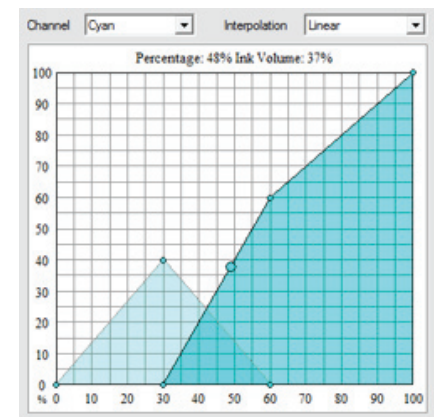

Enhanced Ink Split Graph